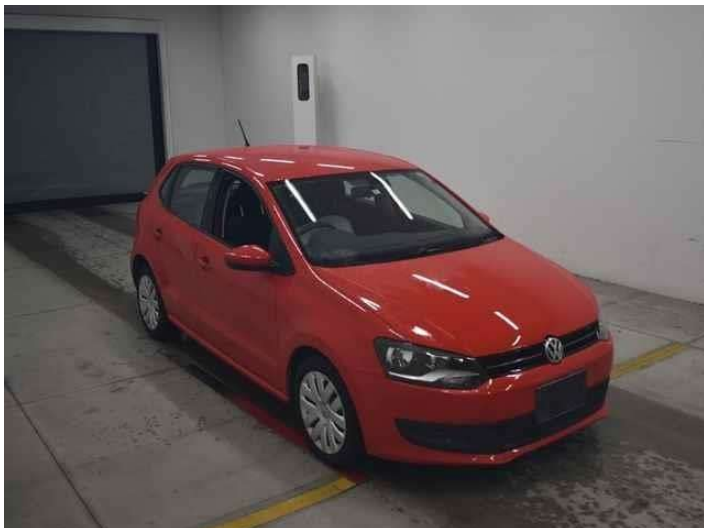

# 2014 VW Polo TSI COMFORT LINE BMT

**Purchase Price** **\$12,990**  
Includes GST  
 Excludes on-road costs of \$550

Finance may be available on this vehicle. Ask one of our friendly staff for more information.

Gain peace of mind with Mechanical Breakdown Insurance. **Ask us how.**

**Top features**  
 None Listed

Body Style  
**5 door, Hatchback**

Odometer  
**27,200 km**

Engine  
**1200 cc, Internal Combustion**

Fuel Type  
**Petrol**

Transmission  
**Automatic, Front Wheel**

Wheels  
 -

VIN  
**WVWZZZ6RZEU027493**

Interior  
**Grey**

Safety  
 -

Reg No.  
 -

Ext Colour  
**Red**