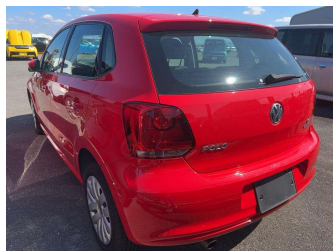

# 2014 VW Polo TSI COMFORT LINE BMT

**Purchase Price** **\$12,990**  
Includes GST  
 Excludes on-road costs of \$550

Finance may be available on this vehicle. Ask one of our friendly staff for more information.

Gain peace of mind with Mechanical Breakdown Insurance. **Ask us how.**

**Top features**  
 None Listed

Body Style  
**5 door, Hatchback**

Odometer  
**27,200 km**

Engine  
**1200 cc, Internal Combustion**

Fuel Type  
**Petrol**

Transmission  
**Automatic, Front Wheel**

Wheels  
 -

VIN  
**WVWZZZ6RZEU027493**

Interior  
**Grey**

Safety  
 -

Reg No.  
 -

Ext Colour  
**Red**