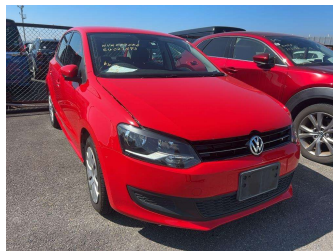

# 2014 VW Polo TSI COMFORT LINE BMT

**Purchase Price** **\$12,990**  
Includes GST  
 Excludes on-road costs of \$550

Finance may be available on this vehicle. Ask one of our friendly staff for more information.

Gain peace of mind with Mechanical Breakdown Insurance. **Ask us how.**

**Top features**  
 None Listed

Body Style  
**5 door, Hatchback**

Odometer  
**27,200 km**

Engine  
**1200 cc, Internal Combustion**

Fuel Type  
**Petrol**

Transmission  
**Automatic, Front Wheel**

Wheels  
 -

VIN  
**WVWZZZ6RZEU027493**

Interior  
**Grey**

Safety  
 -

Reg No.  
 -

Ext Colour  
**Red**