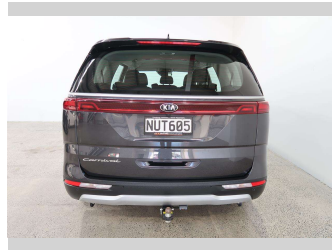

2021 Kia Carnival EX

Purchase Price

\$39,990

Includes GST, Registration & Licensing

Finance may be available on this vehicle. Ask one of our friendly staff for more information.

Gain peace of mind with Mechanical Breakdown Insurance. **Ask us how.**

Body Style

5 door, People Movers

Odometer

49,700 km

Engine

2200 cc, Internal Combustion

Fuel Type

Diesel