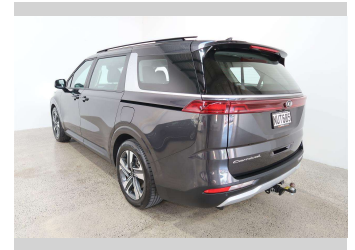

2021 Kia Carnival EX

Purchase Price

\$39,990

Includes GST, Registration & Licensing

Finance may be available on this vehicle. Ask one of our friendly staff for more information.

Gain peace of mind with Mechanical Breakdown Insurance. **Ask us how.**

Body Style

5 door, People Movers

Odometer

49,700 km

Engine

2200 cc, Internal Combustion

Fuel Type

Diesel