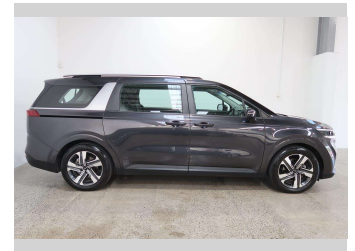

2021 Kia Carnival EX

Purchase Price

\$39,990

Includes GST, Registration & Licensing

Finance may be available on this vehicle. Ask one of our friendly staff for more information.

Gain peace of mind with Mechanical Breakdown Insurance. **Ask us how.**

Body Style

5 door, People Movers

Odometer

49,700 km

Engine

2200 cc, Internal Combustion

Fuel Type

Diesel