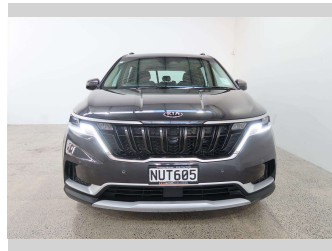

2021 Kia Carnival EX

Purchase Price

\$39,990

Includes GST, Registration & Licensing

Finance may be available on this vehicle. Ask one of our friendly staff for more information.

Gain peace of mind with Mechanical Breakdown Insurance. **Ask us how.**

Top features

- » 7 Seater
- » ABS Braking
- » Air Bag x 6
- » Air Conditioning
- » Apple CarPlay
- » Bluetooth
- » Central Locking
- » Central Locking
- » Child seat anchor poin...
- » Diesel
- » Digital Display
- » Dual Zone Climate Cont...
- » Electric Mirrors
- » Electric Mirrors (Retr...
- » Factory Alloy Wheels
- » Lane Departure Warning
- » Parking Sensors
- » Power Steer

Body Style

5 door, People Movers

Odometer

49,700 km

Engine

2200 cc, Internal Combustion

Fuel Type

Diesel