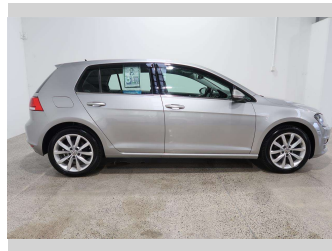

# 2013 Volkswagen Golf 1.4TSI HIG

**Purchase Price** **\$16,990**

Includes GST  
Excludes on-road costs of \$550

Finance may be available on this vehicle. Ask one of our friendly staff for more information.

Body Style  
**5 door, Hatchback**

Odometer  
**48,523 km**

Engine  
**1400 cc, Internal Combustion**

Fuel Type  
**Petrol**

Transmission  
**Automatic**

Wheels  
**Factory Alloys**

VIN  
**WVWZZZAUZEW120541**

Interior  
-

Safety  
-

Reg No.  
-

Ext Colour  
**Grey**

History  
-

Seats  
**5 seats, Suede**

CO2 Emissions  
-

Energy Economy  
-