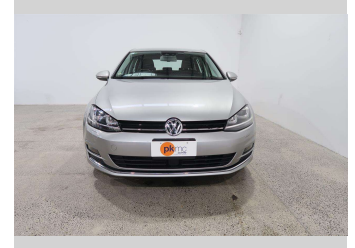

2013 Volkswagen Golf 1.4TSI HIG

Purchase Price **$16,990**

Includes GST
Excludes on-road costs of $550

Finance may be available on this vehicle. Ask one of our friendly staff for more information.

Gain peace of mind with Mechanical Breakdown Insurance. **Ask us how.**

1. **Top features**
2. » Air Bag x 9
   - » Air Conditioning
   - » Anti Lock Braking Syst...
   - » Auto Lights
   - » Bluetooth
   - » CD Player
   - » Central Locking
   - » Child seat anchor poin...
   - » Climate Control
   - » Cruise Control
   - » Factory Alloy Wheels
   - » Fog Lights
   - » Forward Collision Warn...
   - » Lane Departure Warning
   - » Paddle Shift
   - » Power Steer
   - » Power Windows
   - » Radar Cruise Control

Body Style
5 door, Hatchback

Odometer
48,523 km

Engine
1400 cc, Internal Combustion

Fuel Type
Petrol

Transmission
Automatic

Wheels
Factory Alloys

VIN
WVWZZZAUZEW120541

Interior
-

Safety
-

Reg No.
-

Ext Colour
Grey

History
-

Seats
5 seats, Suede

CO2 Emissions
-

Energy Economy
-

Stock ID: 4565

Paul Kelly Motor Company | Phone 03 377 8500 | Email 30@paulkelly.co.nz
30 Moorhouse Avenue, Addington, Christchurch 8011
www.paulkelly.co.nz