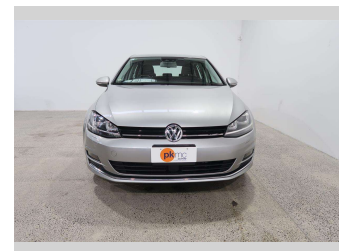

2013 Volkswagen Golf 1.4TSI HIG

Purchase Price **\$16,990**

Includes GST
Excludes on-road costs of \$550

Finance may be available on this vehicle. Ask one of our friendly staff for more information.

Gain peace of mind with Mechanical Breakdown Insurance. **Ask us how.**

Body Style
5 door, Hatchback

Odometer
48,523 km

Engine
1400 cc, Internal Combustion

Fuel Type
Petrol

Transmission
Automatic

Wheels
Factory Alloys

VIN
WVWZZZAUZEW120541

Interior
-

Safety
-

Reg No.
-

Ext Colour
Grey

History
-

Seats
5 seats, Suede

CO2 Emissions
-

Energy Economy
-

Stock ID: 4565