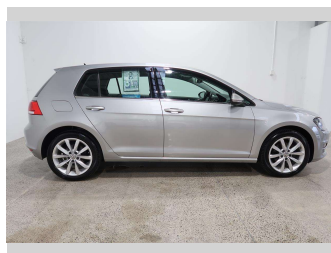

2013 Volkswagen Golf 1.4TSI HIG

Purchase Price **\$16,990**

Includes GST
Excludes on-road costs of \$550

Finance may be available on this vehicle. Ask one of our friendly staff for more information.

Gain peace of mind with Mechanical Breakdown Insurance. **Ask us how.**

Body Style
5 door, Hatchback

Odometer
48,523 km

Engine
1400 cc, Internal Combustion

Fuel Type
Petrol

Transmission
Automatic

Wheels
Factory Alloys

VIN
WVWZZZAUZEW120541

Interior
-

Safety
-

Reg No.
-

Ext Colour
Grey

History
-

Seats
5 seats, Suede

CO2 Emissions
-

Energy Economy
-

Stock ID: 4565