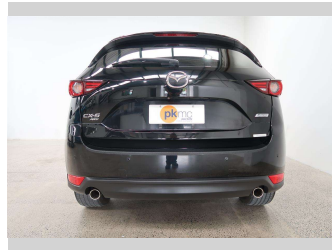

2018 Mazda CX-5 25S 4WD

Purchase Price **\$32,990**

Includes GST
Excludes on-road costs of \$550

Finance may be available on this vehicle. Ask one of our friendly staff for more information.

Gain peace of mind with Mechanical Breakdown Insurance. **Ask us how.**

Body Style
5 door, SUV / 4x4

Odometer
33,910 km

Engine
2500 cc, Internal Combustion

Fuel Type
Petrol

Transmission
Automatic, 4WD

Wheels
-

VIN
7AT0C144X24200404

Interior
Black

Safety

Based on 2024 UCSR rating for 17-22 models

Reg No.
-

Ext Colour
Black

History
-

Seats
5 seats, Cloth

CO2 Emissions
★★★★☆
179 grams/km

Energy Economy
★★☆☆☆☆