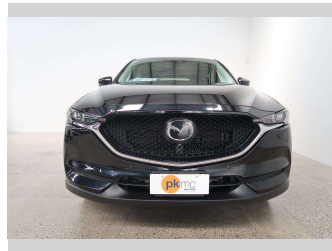

2018 Mazda CX-5 25S 4WD

Purchase Price **\$32,990**

Includes GST
Excludes on-road costs of \$550

Finance may be available on this vehicle. Ask one of our friendly staff for more information.

Gain peace of mind with Mechanical Breakdown Insurance. **Ask us how.**

Body Style
5 door, SUV / 4x4

Odometer
33,910 km

Engine
2500 cc, Internal Combustion

Fuel Type
Petrol

Transmission
Automatic, 4WD

Wheels
-

VIN
7AT0C144X24200404

Interior
Black