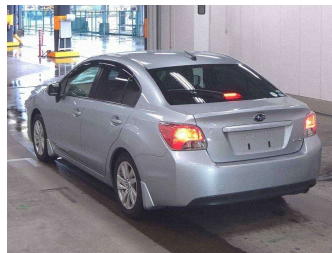

# 2015 Subaru IMPREZA G4 2.0I

**Purchase Price** **\$12,990**

Includes GST  
Excludes on-road costs of \$550

Finance may be available on this vehicle. Ask one of our friendly staff for more information.

Gain peace of mind with Mechanical Breakdown Insurance. **Ask us how.**

**Top features**

None Listed

Body Style  
**4 door, Sedan**

Odometer  
**74,750 km**

Engine  
**2000 cc, Internal Combustion**

Fuel Type  
**Petrol**

Transmission  
**Automatic, Front Wheel**

Wheels  
-