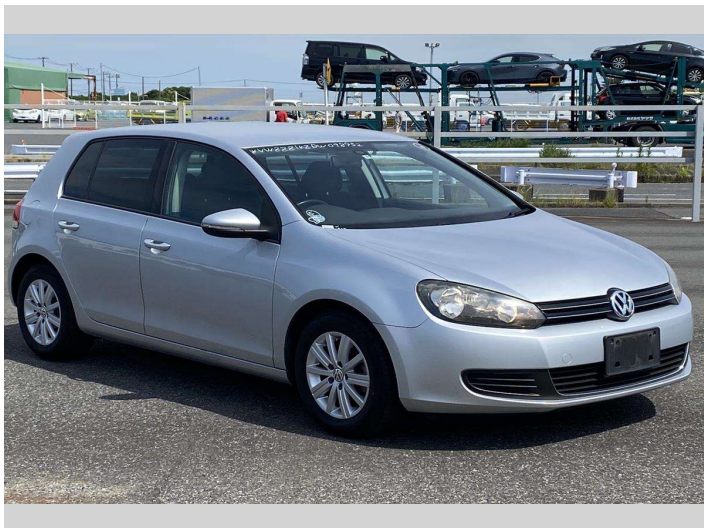

2013 Volkswagen Golf 1.2TSI

Purchase Price

$11,990

Includes GST
Excludes on-road costs of $550

Finance may be available on this vehicle. Ask one of our friendly staff for more information.

Gain peace of mind with Mechanical Breakdown Insurance. **Ask us how.**

Top features

- » Auto Lights
- » CD Player
- » ESC
- » Radio

Body Style

5 door, Hatchback

Odometer

74,270 km

Engine

1200 cc, Internal Combustion

Fuel Type

Petrol

Transmission

Automatic, Front Wheel

Wheels

-

VIN

WVWZZZ1KZDW098932

Interior

Charcoal

Safety

-

Reg No.

-

Ext Colour

Silver

History

-

Seats

5 seats, Cloth

CO2 Emissions

-

Energy Economy

-

Stock ID: 4703

Paul Kelly Motor Company | Phone 03 377 8500 | Email 30@paulkelly.co.nz
30 Moorhouse Avenue, Addington, Christchurch 8011
www.paulkelly.co.nz