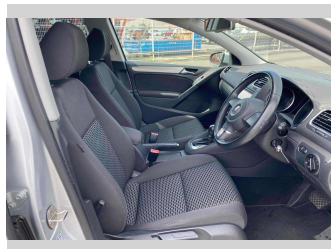

2013 Volkswagen Golf 1.2TSI

Purchase Price

$11,990

Includes GST
Excludes on-road costs of $550

Finance may be available on this vehicle. Ask one of our friendly staff for more information.

Gain peace of mind with Mechanical Breakdown Insurance. **Ask us how.**

Top features

- » Auto Lights
- » CD Player
- » ESC
- » Radio

Body Style

5 door, Hatchback

Odometer

74,270 km

Engine

1200 cc, Internal Combustion

Fuel Type

Petrol

Transmission

Automatic, Front Wheel

Wheels

-

VIN

WVWZZZ1KZDW098932

Interior

Charcoal

Safety

-

Reg No.

-

Ext Colour

Silver

History

-

Seats

5 seats, Cloth

CO2 Emissions

-

Energy Economy

-

Stock ID: 4703

Paul Kelly Motor Company | Phone 03 377 8500 | Email 30@paulkelly.co.nz
30 Moorhouse Avenue, Addington, Christchurch 8011
www.paulkelly.co.nz