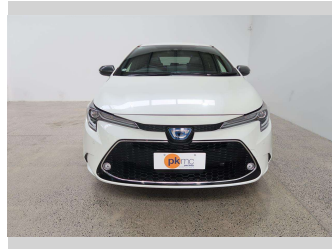

# 2019 Toyota Corolla WXB HYBRID

Purchase Price

**\$25,990**

Includes GST  
Excludes on-road costs of \$550

Finance may be available on this vehicle. Ask one of our friendly staff for more information.

Gain peace of mind with Mechanical Breakdown Insurance. **Ask us how.**

Body Style

**5 door, Station Wagon**

Odometer

**109,090 km**

Engine

**1800 cc**

Fuel Type

**Petrol**

Transmission

**Automatic**

Wheels

-

VIN

**7AT0H607X24011614**

Interior

**Black**