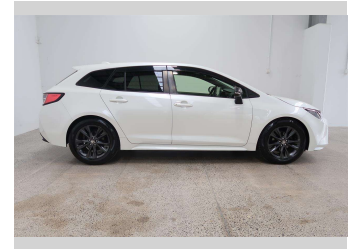

# 2019 Toyota Corolla WXB HYBRID

Purchase Price

**\$25,990**

Includes GST  
Excludes on-road costs of \$550

Finance may be available on this vehicle. Ask one of our friendly staff for more information.

Gain peace of mind with Mechanical Breakdown Insurance. **Ask us how.**

Body Style

**5 door, Station Wagon**

Odometer

**109,090 km**

Engine

**1800 cc**

Fuel Type

**Petrol**