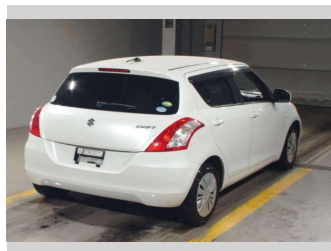

2015 Suzuki Swift XG

Purchase Price **\$11,990**
Includes GST
Excludes on-road costs of \$550

Finance may be available on this vehicle. Ask one of our friendly staff for more information.

Gain peace of mind with Mechanical Breakdown Insurance. **Ask us how.**

Top features

- » Air Con
- » CD Player
- » ESC
- » Smart Key

Body Style
Hatchback

Odometer
60,098 km

Engine
1200 cc

Fuel Type
Petrol

Transmission
Automatic

Wheels
-

VIN
-

Interior
Charcoal

Safety
-

Reg No.
-

Ext Colour
White

History
-

Seats
5 seats

CO2 Emissions
-