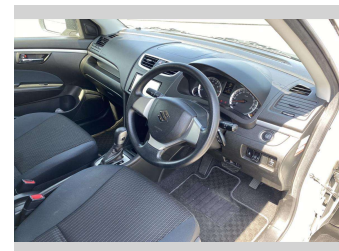

2015 Suzuki Swift XG

Purchase Price **\$11,990**
Includes GST
Excludes on-road costs of \$550

Finance may be available on this vehicle. Ask one of our friendly staff for more information.

Gain peace of mind with Mechanical Breakdown Insurance. **Ask us how.**

Top features

- » Air Con
- » CD Player
- » ESC
- » Smart Key

Body Style
Hatchback

Odometer
60,098 km

Engine
1200 cc

Fuel Type
Petrol

Transmission
Automatic

Wheels
-

VIN
-

Interior
Charcoal

Safety
-

Reg No.
-

Ext Colour
White

History
-

Seats
5 seats

CO2 Emissions
-