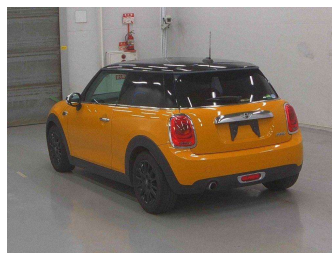

2015 Mini Mini COOPER

Purchase Price **\$12,990**

Includes GST
Excludes on-road costs of \$550

Finance may be available on this vehicle. Ask one of our friendly staff for more information.

Gain peace of mind with Mechanical Breakdown Insurance. **Ask us how.**

Top features

None Listed

Body Style
3 door, Hatchback

Odometer
113,000 km

Engine
1500 cc, Internal Combustion

Fuel Type
Petrol

Transmission
Automatic, Front Wheel

Wheels
-