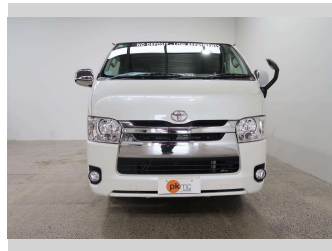

# 2019 Toyota Hiace SUPER GL

Purchase Price

**\$31,990**

Includes GST  
Excludes on-road costs of \$550

Finance may be available on this vehicle. Ask one of our friendly staff for more information.

Gain peace of mind with Mechanical Breakdown Insurance. **Ask us how.**

Body Style

**5 door, Van**

Odometer

**151,862 km**

Engine

**2800 cc**

Fuel Type

**Diesel**