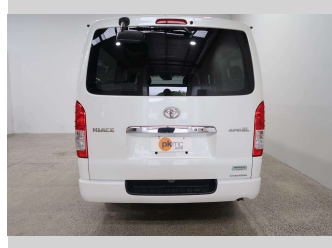

# 2019 Toyota Hiace SUPER GL

Purchase Price

**\$31,990**

Includes GST  
Excludes on-road costs of \$550

Finance may be available on this vehicle. Ask one of our friendly staff for more information.

Gain peace of mind with Mechanical Breakdown Insurance. **Ask us how.**

Body Style

**5 door, Van**

Odometer

**151,862 km**

Engine

**2800 cc**

Fuel Type

**Diesel**