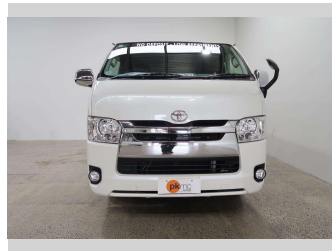

2019 Toyota Hiace SUPER GL

Purchase Price

\$34,990

Includes GST
Excludes on-road costs of \$550

Finance may be available on this vehicle. Ask one of our friendly staff for more information.

Gain peace of mind with Mechanical Breakdown Insurance. **Ask us how.**

Body Style

5 door, Van

Odometer

151,862 km

Engine

2800 cc

Fuel Type

Diesel

Transmission

Automatic

Wheels

-

VIN

7AT0H60FX24024569

Interior

-