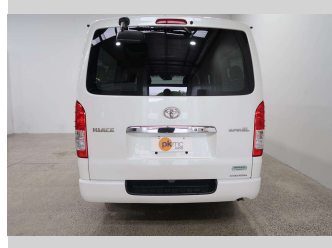

2019 Toyota Hiace SUPER GL

Purchase Price

\$34,990

Includes GST
Excludes on-road costs of \$550

Finance may be available on this vehicle. Ask one of our friendly staff for more information.

Gain peace of mind with Mechanical Breakdown Insurance. **Ask us how.**

Body Style

5 door, Van

Odometer

151,862 km

Engine

2800 cc

Fuel Type

Diesel