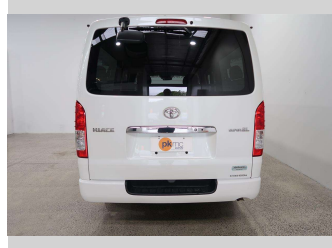

# 2019 Toyota Hiace SUPER GL

Purchase Price

**\$34,990**

Includes GST  
Excludes on-road costs of \$550

Finance may be available on this vehicle. Ask one of our friendly staff for more information.

Gain peace of mind with Mechanical Breakdown Insurance. **Ask us how.**

Body Style

**5 door, Van**

Odometer

**151,862 km**

Engine

**2800 cc**

Fuel Type

**Diesel**