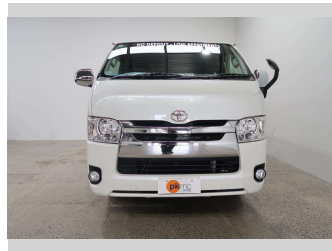

# 2019 Toyota Hiace SUPER GL

Purchase Price

**\$34,990**

Includes GST  
Excludes on-road costs of \$550

Finance may be available on this vehicle. Ask one of our friendly staff for more information.

Gain peace of mind with Mechanical Breakdown Insurance. **Ask us how.**

Body Style

**5 door, Van**

Odometer

**151,862 km**

Engine

**2800 cc**

Fuel Type

**Diesel**