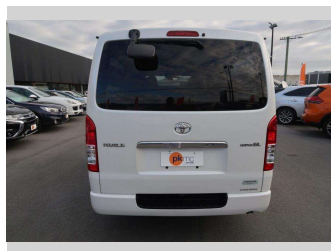

2019 Toyota Hiace SUPER GL

Purchase Price **\$34,990**

Includes GST
Excludes on-road costs of \$550

Finance may be available on this vehicle. Ask one of our friendly staff for more information.

Gain peace of mind with Mechanical Breakdown Insurance. **Ask us how.**

Body Style
5 door, Van

Odometer
151,862 km

Engine
2800 cc

Fuel Type
Diesel

Transmission
Automatic

Wheels
-

VIN
7AT0H60FX24024569

Interior
-