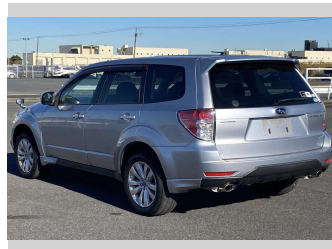

2012 Subaru Forester 2.0XS PLATINUM SECTION

Purchase Price **\$16,990**
Includes GST
 Excludes on-road costs of \$550

Finance may be available on this vehicle. Ask one of our friendly staff for more information.

Gain peace of mind with Mechanical Breakdown Insurance. **Ask us how.**

- Top features**
- » Air Con
 - » CD Player
 - » Cruise Control
 - » ESC
 - » Heated Seats
 - » Radio
 - » Smart Key

Body Style
-

Odometer
48,629 km