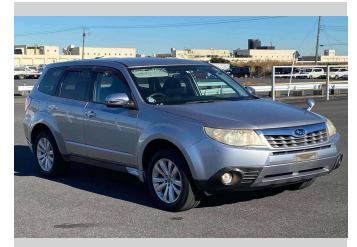

2012 Subaru Forester 2.0XS PLATINUM SECTION

Purchase Price **\$16,990**
Includes GST
 Excludes on-road costs of \$550

Finance may be available on this vehicle. Ask one of our friendly staff for more information.

Gain peace of mind with Mechanical Breakdown Insurance. **Ask us how.**

- Top features**
- » Air Con
 - » CD Player
 - » Cruise Control
 - » ESC
 - » Heated Seats
 - » Radio
 - » Smart Key

Body Style
-

Odometer
48,629 km