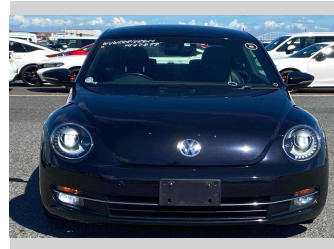

2012 Volkswagen Beetle Design 1.2 TSI

Purchase Price

\$11,990

Includes GST
Excludes on-road costs of \$550

Finance may be available on this vehicle. Ask one of our friendly staff for more information.

Gain peace of mind with Mechanical Breakdown Insurance. **Ask us how.**

Top features

- » CD Player
- » ESC

Body Style

3 door, Hatchback

Odometer

107,042 km

Engine

1200 cc, Internal Combustion

Fuel Type

Petrol

Transmission

Automatic

Wheels

-

VIN

WVWZZZ16ZDM637879