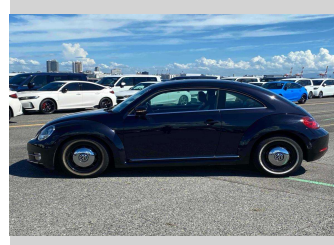

2012 Volkswagen Beetle Design 1.2 TSI

Purchase Price

\$11,990

Includes GST
Excludes on-road costs of \$550

Finance may be available on this vehicle. Ask one of our friendly staff for more information.

Gain peace of mind with Mechanical Breakdown Insurance. **Ask us how.**

Top features

- » CD Player
- » ESC

Body Style

3 door, Hatchback

Odometer

107,042 km

Engine

1200 cc, Internal Combustion