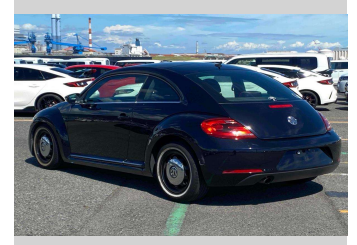

2012 Volkswagen Beetle Design 1.2 TSI

Purchase Price

\$11,990

Includes GST
Excludes on-road costs of \$550

Finance may be available on this vehicle. Ask one of our friendly staff for more information.

Gain peace of mind with Mechanical Breakdown Insurance. **Ask us how.**

Top features

- » CD Player
- » ESC

Body Style

3 door, Hatchback

Odometer

107,042 km

Engine

1200 cc, Internal Combustion