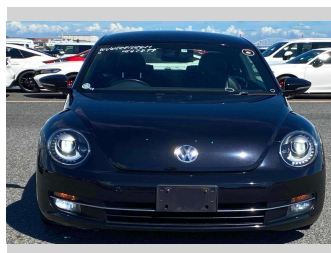

2012 Volkswagen Beetle Design 1.2 TSI

Purchase Price

\$11,990

Includes GST
Excludes on-road costs of \$550

Finance may be available on this vehicle. Ask one of our friendly staff for more information.

Gain peace of mind with Mechanical Breakdown Insurance. **Ask us how.**

Top features

- » CD Player
- » ESC

Body Style

3 door, Hatchback

Odometer

107,042 km

Engine

1200 cc, Internal Combustion

Fuel Type

Petrol

Transmission

Automatic

Wheels

-

VIN

WVWZZZ16ZDM637879