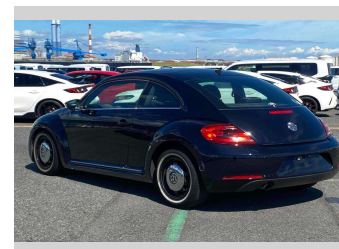

2012 Volkswagen Beetle Design 1.2 TSI

Purchase Price

\$11,990

Includes GST
Excludes on-road costs of \$550

Finance may be available on this vehicle. Ask one of our friendly staff for more information.

Gain peace of mind with Mechanical Breakdown Insurance. **Ask us how.**

Top features

- » CD Player
- » ESC

Body Style

3 door, Hatchback

Odometer

107,042 km

Engine

1200 cc, Internal Combustion