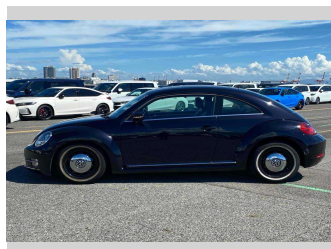

2012 Volkswagen Beetle Design 1.2 TSI

Purchase Price

\$11,990

Includes GST
Excludes on-road costs of \$550

Finance may be available on this vehicle. Ask one of our friendly staff for more information.

Gain peace of mind with Mechanical Breakdown Insurance. **Ask us how.**

Top features

- » CD Player
- » ESC

Body Style

3 door, Hatchback

Odometer

107,042 km

Engine

1200 cc, Internal Combustion