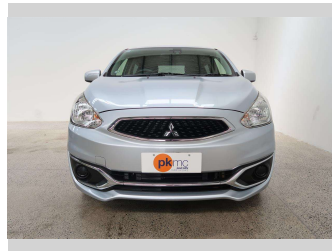

2016 Mitsubishi Mirage 1.2 M

Purchase Price

\$10,990

Includes GST
Excludes on-road costs of \$550

Finance may be available on this vehicle. Ask one of our friendly staff for more information.

Gain peace of mind with Mechanical Breakdown Insurance. **Ask us how.**

Body Style

5 door, Hatchback

Odometer

69,472 km

Engine

1200 cc, Internal Combustion

Fuel Type

Petrol