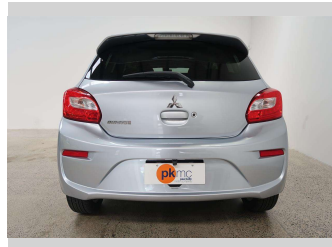

2016 Mitsubishi Mirage 1.2 M

Purchase Price

\$10,990

Includes GST
Excludes on-road costs of \$550

Finance may be available on this vehicle. Ask one of our friendly staff for more information.

Gain peace of mind with Mechanical Breakdown Insurance. **Ask us how.**

Body Style

5 door, Hatchback

Odometer

69,472 km

Engine

1200 cc, Internal Combustion

Fuel Type

Petrol