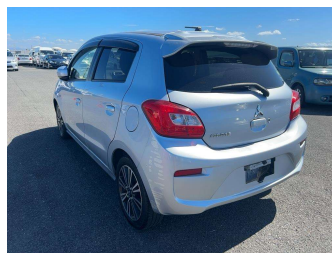

2016 Mitsubishi Mirage 1.2 M

Purchase Price **\$10,990**

Includes GST
Excludes on-road costs of \$550

Finance may be available on this vehicle. Ask one of our friendly staff for more information.

Gain peace of mind with Mechanical Breakdown Insurance. **Ask us how.**

Top features

None Listed

Body Style
5 door, Hatchback

Odometer
69,472 km

Engine
1200 cc, Internal Combustion

Fuel Type
Petrol

Transmission
Automatic

Wheels
-