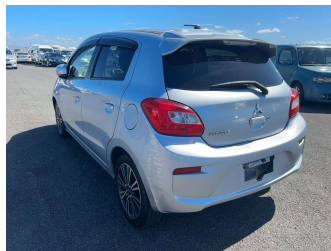

2016 Mitsubishi Mirage 1.2 M

Purchase Price **\$10,990**

Includes GST
Excludes on-road costs of \$550

Finance may be available on this vehicle. Ask one of our friendly staff for more information.

Gain peace of mind with Mechanical Breakdown Insurance. **Ask us how.**

Top features

None Listed

Body Style
5 door, Hatchback

Odometer
69,472 km

Engine
1200 cc, Internal Combustion

Fuel Type
Petrol

Transmission
Automatic

Wheels
-

VIN
-

Interior
Grey

Safety
-

Reg No.
-

Ext Colour
cool silver -metallic

History
-

Seats
Cloth

CO2 Emissions
-