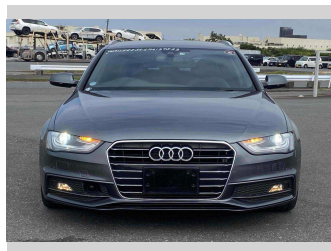

2015 Audi A4 Avant S Line package

Purchase Price **\$16,990**

Includes GST
Excludes on-road costs of \$550

Finance may be available on this vehicle. Ask one of our friendly staff for more information.

Gain peace of mind with Mechanical Breakdown Insurance. **Ask us how.**

- Top features**
- » Air Con
 - » Auto Lights
 - » CD Player
 - » Cruise Control
 - » ESC
 - » Paddle Shift
 - » Radio
 - » Smart Key

Body Style
5 door, Station Wagon

Odometer
119,991 km

Engine
2000 cc, Internal Combustion

Fuel Type
Petrol

Transmission
Automatic, Front Wheel

Wheels
-

VIN
WAUZZZ8K6FA139833

Interior
Black

Safety
-

Reg No.
-

Ext Colour
Gray