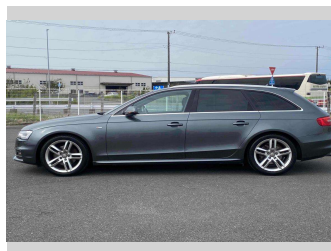

2015 Audi A4 Avant S Line package

Purchase Price **\$16,990**

Includes GST
Excludes on-road costs of \$550

Finance may be available on this vehicle. Ask one of our friendly staff for more information.

Gain peace of mind with Mechanical Breakdown Insurance. **Ask us how.**

- Top features**
- » Air Con
 - » Auto Lights
 - » CD Player
 - » Cruise Control
 - » ESC
 - » Paddle Shift
 - » Radio
 - » Smart Key

Body Style
5 door, Station Wagon

Odometer
119,991 km

Engine
2000 cc, Internal Combustion

Fuel Type
Petrol

Transmission
Automatic, Front Wheel

Wheels
-

VIN
WAUZZZ8K6FA139833

Interior
Black

Safety
-

Reg No.
-

Ext Colour
Gray