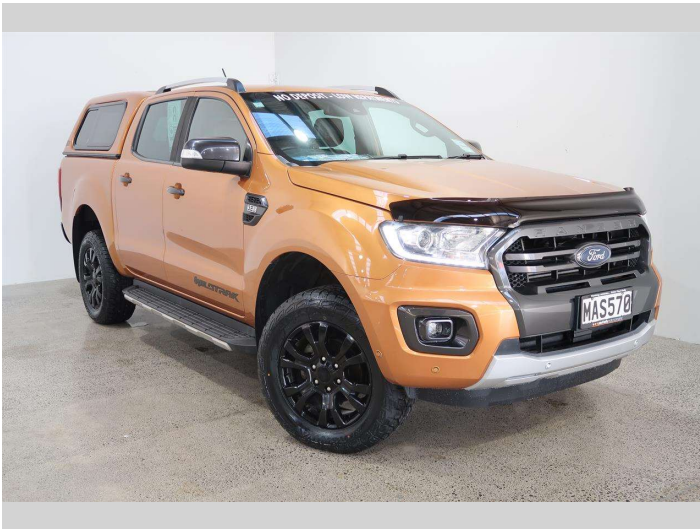

2019 Ford Ranger WILDTRAK

Purchase Price

\$43,990

Includes GST, Registration & Licensing

Finance may be available on this vehicle. Ask one of our friendly staff for more information.

Gain peace of mind with Mechanical Breakdown Insurance. **Ask us how.**

Body Style

4 door, Ute

Odometer

106,000 km

Engine

3200 cc

Fuel Type

Diesel

Transmission

Automatic, 4WD

Wheels

-

VIN

-

Interior

-

Seats

5 seats, Leather

CO2 Emissions

★☆☆☆☆

267 grams/km

Energy Economy

★☆☆☆☆

Annual fuel cost of \$3,920