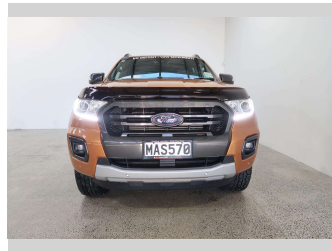

2019 Ford Ranger WILDTRAK

Purchase Price

\$43,990

Includes GST, Registration & Licensing

Finance may be available on this vehicle. Ask one of our friendly staff for more information.

Gain peace of mind with Mechanical Breakdown Insurance. **Ask us how.**

Body Style

4 door, Ute

Odometer

106,000 km

Engine

3200 cc

Fuel Type

Diesel

Seats

5 seats, Leather

CO2 Emissions

★☆☆☆☆

267 grams/km

Energy Economy

★☆☆☆☆

Annual fuel cost of \$3,920