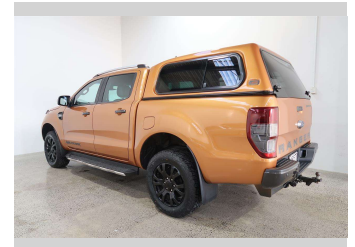

2019 Ford Ranger WILDTRAK

Purchase Price

\$43,990

Includes GST, Registration & Licensing

Finance may be available on this vehicle. Ask one of our friendly staff for more information.

Gain peace of mind with Mechanical Breakdown Insurance. **Ask us how.**

Body Style

4 door, Ute

Odometer

106,000 km

Engine

3200 cc

Fuel Type

Diesel

Seats

5 seats, Leather

CO2 Emissions

★☆☆☆☆

267 grams/km

Energy Economy

★☆☆☆☆

Annual fuel cost of \$3,920