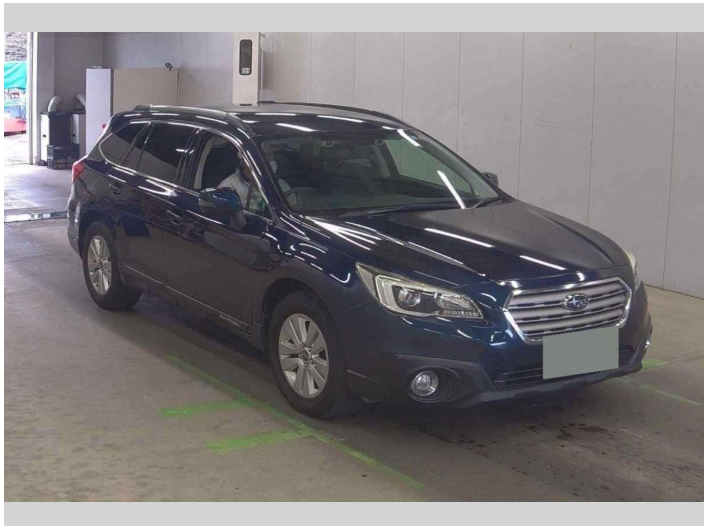

2016 Subaru Outback SPORT

Purchase Price **\$21,990**

Includes GST
Excludes on-road costs of \$550

Finance may be available on this vehicle. Ask one of our friendly staff for more information.

Gain peace of mind with Mechanical Breakdown Insurance. **Ask us how.**

Top features

- » ESC

Body Style
Station Wagon

Odometer
92,593 km

Engine
2500 cc

Fuel Type
Petrol

Transmission
Automatic

Wheels
-