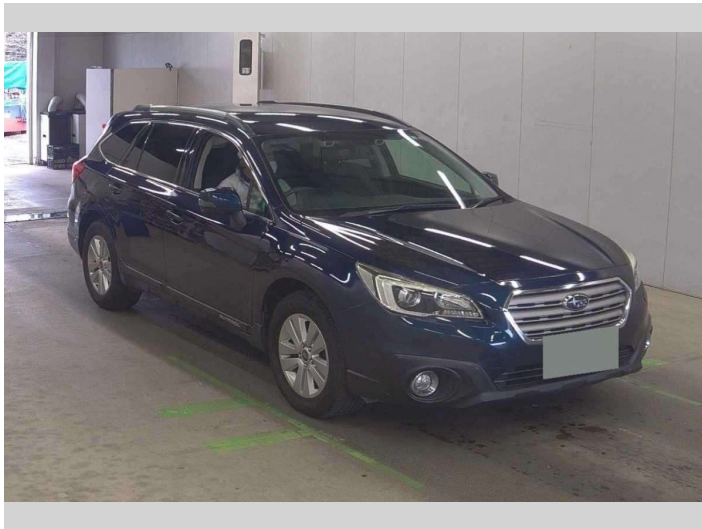

2016 Subaru Outback SPORT

Purchase Price **\$21,990**

Includes GST
Excludes on-road costs of \$550

Finance may be available on this vehicle. Ask one of our friendly staff for more information.

Gain peace of mind with Mechanical Breakdown Insurance. **Ask us how.**

Top features

» ESC

Body Style

-

Odometer

92,593 km

Engine

2500 cc