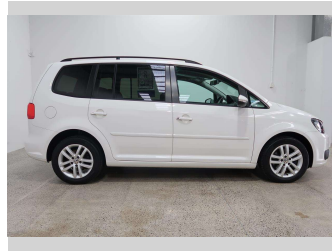

2014 Volkswagen Touran 1.4TSI

Purchase Price **$15,990**

Includes GST
Excludes on-road costs of $550

Finance may be available on this vehicle. Ask one of our friendly staff for more information.

Gain peace of mind with Mechanical Breakdown Insurance. **Ask us how.**

1. **Top features**
2. » Air Bag x 10
   - » Air Conditioning
   - » Alloy Wheels
   - » Anti Lock Braking Syst...
   - » Central Locking
   - » Central Locking
   - » Child seat anchor poin...
   - » Climate Control
   - » Electric Mirrors
   - » Electric Mirrors (Retr...
   - » Electronic Fuel Inject...
   - » ESC
   - » Factory Alloy Wheels
   - » Power Steer
   - » Power Windows
   - » Remote Lock
   - » Spot Lights
   - » Traction Control

Body Style
5 door, Station Wagon

Odometer
44,650 km

Engine
1400 cc, Internal Combustion

Fuel Type
Petrol

Transmission
Automatic

Wheels
-

VIN
WVGZZZ1TZEW018704

Interior
Black, Cloth

Safety

Based on 2023 UCSR rating for 13-20 models

Reg No.
-

Ext Colour
White

History
-

Seats
5 seats, Cloth

CO2 Emissions
★★★★☆
175 grams/km

Energy Economy
★★★☆☆

Annual fuel cost of $2,940
7.5L per 100km

Cost per year is an estimate based on petrol price of $2.80 per litre and an average distance of 14000 km. Emissions and Energy Economy figures standardised to 3P WLTP.

Stock ID: 4467

Paul Kelly Motor Company | Phone 03 377 8500 | Email 30@paulkelly.co.nz
30 Moorhouse Avenue, Addington, Christchurch 8011
www.paulkelly.co.nz