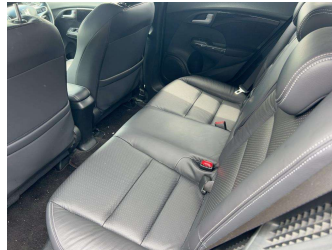

2012 Honda Insight Exclusive XL Leather

Purchase Price **$11,990**

Includes GST
Excludes on-road costs of $550

Finance may be available on this vehicle. Ask one of our friendly staff for more information.

Gain peace of mind with Mechanical Breakdown Insurance. **Ask us how.**

Top features

None Listed

Body Style
5 door, Hatchback

Odometer
68,548 km

Engine
1500 cc, Hybrid

Fuel Type
Hybrid

Transmission
Automatic

Wheels
-

VIN
-

Interior
Black

Safety
-

Reg No.
-

Ext Colour
Black

History
-

Seats
5 seats, Leather

CO2 Emissions
-

Energy Economy
-

Stock ID: 4637

Paul Kelly Motor Company | Phone 03 377 8500 | Email 30@paulkelly.co.nz
30 Moorhouse Avenue, Addington, Christchurch 8011
www.paulkelly.co.nz