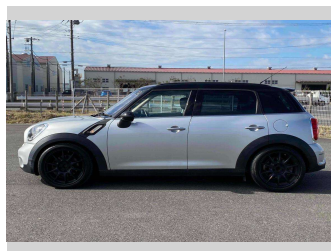

2014 Mini Cooper S CROSS OVER

Purchase Price **\$15,990**

Includes GST
Excludes on-road costs of \$550

Finance may be available on this vehicle. Ask one of our friendly staff for more information.

Gain peace of mind with Mechanical Breakdown Insurance. **Ask us how.**

- Top features**
- » Air Con
 - » Auto Lights
 - » CD Player
 - » ESC
 - » Paddle Shift
 - » Radio

Body Style
5 door, Station Wagon

Odometer
84,961 km

Engine
1600 cc, Internal Combustion

Fuel Type
Petrol

Transmission
Automatic

Wheels
-

VIN
WMWZC32080WR78141

Interior
Black

Safety
-

Reg No.
-

Ext Colour
Silver

History
-

Seats
5 seats, Fabric