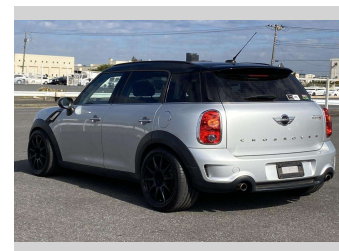

2014 Mini Cooper S CROSS OVER

Purchase Price **\$15,990**

Includes GST
Excludes on-road costs of \$550

Finance may be available on this vehicle. Ask one of our friendly staff for more information.

Gain peace of mind with Mechanical Breakdown Insurance. **Ask us how.**

- Top features**
- » Air Con
 - » Auto Lights
 - » CD Player
 - » ESC
 - » Paddle Shift
 - » Radio

Body Style
5 door, Station Wagon

Odometer
84,961 km

Engine
1600 cc, Internal Combustion

Fuel Type
Petrol

Transmission
Automatic

Wheels
-

VIN
WMWZC32080WR78141

Interior
Black

Safety
-

Reg No.
-

Ext Colour
Silver

History
-

Seats
5 seats, Fabric