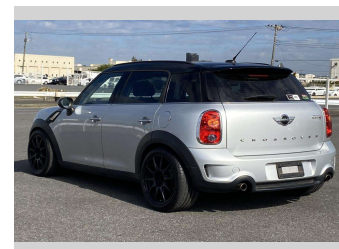

# 2014 BMW MINI COOPER S Crossover

**Purchase Price** **\$15,990**

Includes GST  
Excludes on-road costs of \$550

Finance may be available on this vehicle. Ask one of our friendly staff for more information.

Gain peace of mind with Mechanical Breakdown Insurance. **Ask us how.**

- Top features**
- » Air Con
  - » Auto Lights
  - » CD Player
  - » ESC
  - » Paddle Shift
  - » Radio

Body Style  
**5 door, Station Wagon**

Odometer  
**84,961 km**

Engine  
**1600 cc, Internal Combustion**

Fuel Type  
**Petrol**

Transmission  
**Automatic**

Wheels  
-

VIN  
**WMWZC32080WR78141**

Interior  
**Black**

Safety  
-