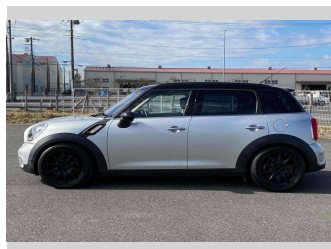

# 2014 BMW MINI COOPER S Crossover

**Purchase Price** **\$15,990**

Includes GST  
Excludes on-road costs of \$550

Finance may be available on this vehicle. Ask one of our friendly staff for more information.